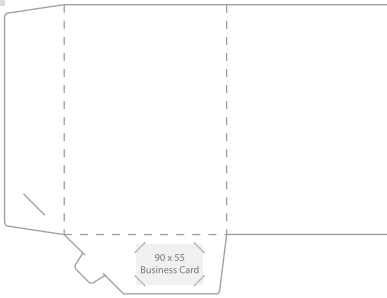

# Branded Presentation Folders

A4

**A4 No Gusset**  
Final size 219 x 310mm

**A4 5mm Gusset**  
Final size 225 x 319mm

**A4 5mm Gusset  
Double Flap**  
Final size 220 x 320mm

**A4 10mm Gusset**  
Final size 219 x 310mm

**A4 4mm Gusset  
10mm Spine  
Double Flap**  
Final size 226 x 310mm

A5

**A5 No Gusset**  
Final size 155 x 220mm

**A5 5mm Gusset**  
Final size 155 x 220mm