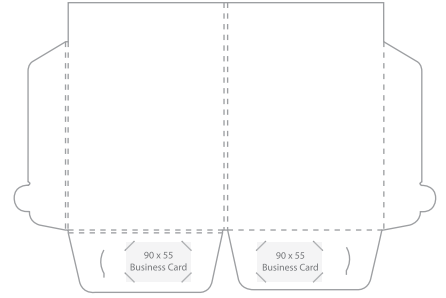

# Branded Presentation Folders

A4

**A4 No Gusset**  
Final size 219 x 310mm

**A4 5mm Gusset**  
Final size 225 x 319mm

**A4 5mm Gusset  
Double Flap**  
Final size 220 x 320mm

**A4 10mm Gusset**  
Final size 219 x 310mm

**A4 4mm Gusset  
10mm Spine  
Double Flap**  
Final size 226 x 310mm

A5

**A5 No Gusset**  
Final size 155 x 220mm

**A5 5mm Gusset**  
Final size 155 x 220mm