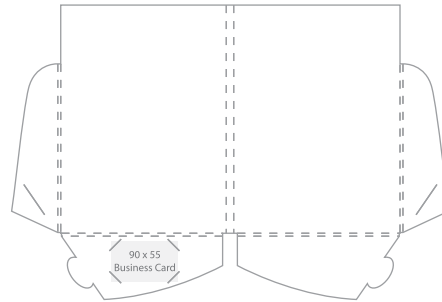

# Branded Presentation Folders

A4

**A4 No Gusset**  
Final size 219 x 310mm

**A4 5mm Gusset**  
Final size 225 x 319mm

**A4 5mm Gusset  
Double Flap**  
Final size 220 x 320mm

**A4 10mm Gusset**  
Final size 219 x 310mm

**A4 4mm Gusset  
10mm Spine  
Double Flap**  
Final size 226 x 310mm

A5

**A5 No Gusset**  
Final size 155 x 220mm

**A5 5mm Gusset**  
Final size 155 x 220mm