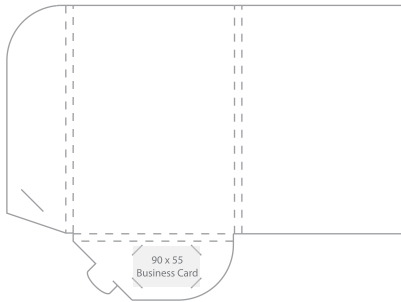

# Branded Presentation Folders

A4

**A4 No Gusset**  
Final size 219 x 310mm

**A4 5mm Gusset**  
Final size 225 x 319mm

**A4 5mm Gusset  
Double Flap**  
Final size 220 x 320mm

**A4 10mm Gusset**  
Final size 219 x 310mm

**A4 4mm Gusset  
10mm Spine  
Double Flap**  
Final size 226 x 310mm

A5

**A5 No Gusset**  
Final size 155 x 220mm

**A5 5mm Gusset**  
Final size 155 x 220mm