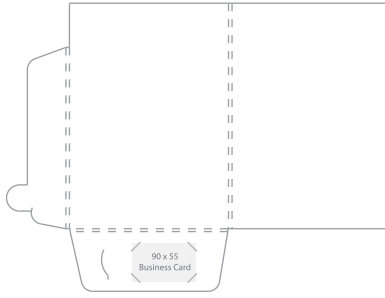

# Branded Presentation Folders

A4

**A4 No Gusset**  
Final size 219 x 310mm

**A4 5mm Gusset**  
Final size 225 x 319mm

**A4 5mm Gusset  
Double Flap**  
Final size 220 x 320mm

**A4 10mm Gusset**  
Final size 219 x 310mm

**A4 4mm Gusset  
10mm Spine  
Double Flap**  
Final size 226 x 310mm

A5

**A5 No Gusset**  
Final size 155 x 220mm

**A5 5mm Gusset**  
Final size 155 x 220mm